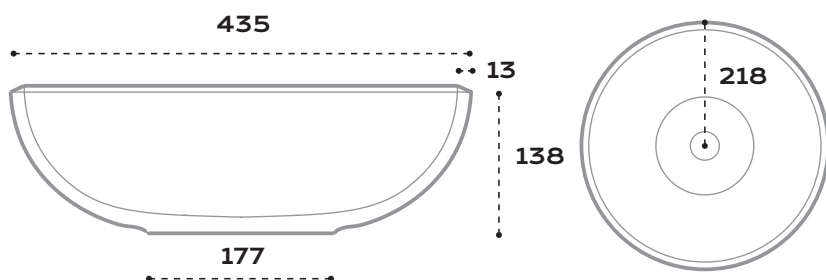

merwe  
**MOAT  
 BASIN**

Basin Technical Data Sheet

**DIMENSIONS** 435 x 138 mm  
**PRODUCT CODE** SMB005  
**MATERIAL** Bronze\*  
**FINISH** Waxed Patina  
**OVERFLOW** No Overflow  
**WEIGHT** 23 kg  
**PACKED WEIGHT** 28 kg  
**PACKING DIM.** 480 x 480 x 210 mm  
**WASTE SYSTEM** SWClackBasin  
**WASTE SIZE** 40 mm

\*Also available in Solid Surface.

side view / front view

top view