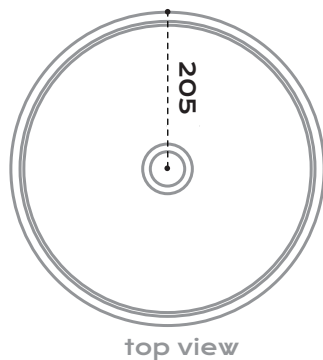

TARN ROUND BASIN

Basin Technical Data Sheet

DIMENSIONS 410 x 410 x 169 mm
PRODUCT CODE SMB009Bronze
MATERIAL Solid Bronze
FINISH Patina
OVERFLOW No Overflow
WEIGHT 13 kg
PACKED WEIGHT 15 kg
PACKING DIM. 450 x 450 x 200 mm
POP UP WASTE SMW002B/NO
WASTE SIZE 40 mm

* Sizes may vary slightly.

top view

front view