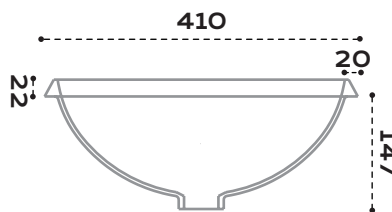

TARN ROUND BASIN

Basin Technical Data Sheet

DIMENSIONS 410 x 410 x 169 mm
PRODUCT CODE SMB009Bronze
MATERIAL Solid Bronze
FINISH Patina
OVERFLOW No Overflow
WEIGHT 13 kg
PACKED WEIGHT 15 kg
PACKING DIM. 450 x 450 x 200 mm
POP UP WASTE SMW002B/NO
WASTE SIZE 40 mm

* Sizes may vary slightly.

top view

front view