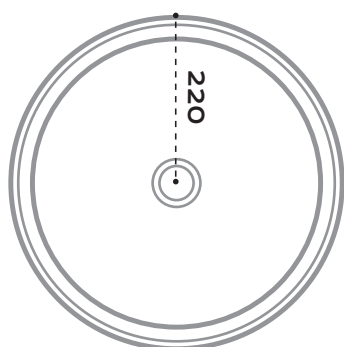

merwe
**ARROYO
BASIN**

Basin Technical Data Sheet

DIMENSIONS 440 x 440 x 135 mm
PRODUCT CODE SMB007/OP
MATERIAL Solid Brass
FINISH Ocean Patina
OVERFLOW No Overflow
WEIGHT 7 kg
PACKED WEIGHT 8 kg
PACKING DIM. 160 x 160 x 160 mm
POP UP WASTE SMW004OP/NO
WASTE SIZE 45 mm

* Sizes may vary slightly.

top view

front view