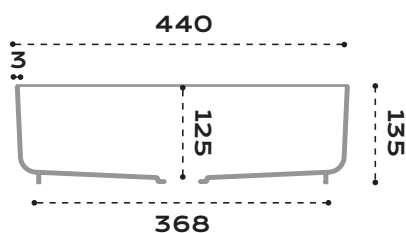

merwe
**ARROYO
BASIN**

Basin Technical Data Sheet

DIMENSIONS 440 x 440 x 135 mm
PRODUCT CODE SMB007/OP
MATERIAL Solid Brass
FINISH Ocean Patina
OVERFLOW No Overflow
WEIGHT 7 kg
PACKED WEIGHT 8 kg
PACKING DIM. 160 x 160 x 160 mm
POP UP WASTE SMW004OP/NO
WASTE SIZE 45 mm

* Sizes may vary slightly.

top view

front view