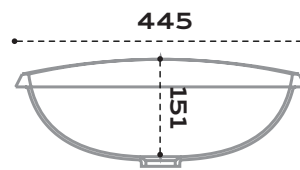

TARN OVAL BASIN

Basin Technical Data Sheet

DIMENSIONS 575 x 445 x 166 mm
PRODUCT CODE SMB008Bronze
MATERIAL Solid Bronze
FINISH Patina
OVERFLOW No Overflow
WEIGHT 19 kg
PACKED WEIGHT 21 kg
PACKING DIM. 600 x 500 x 200 mm
WATER CAPACITY
POP UP WASTE SMW002B/NO
WASTE SIZE 40 mm

* Sizes may vary slightly.

top view

front view

side view