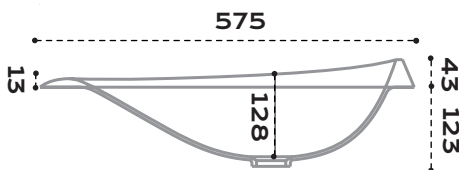

TARN OVAL BASIN

Basin Technical Data Sheet

DIMENSIONS 575 x 445 x 166 mm
PRODUCT CODE SMB008Bronze
MATERIAL Solid Bronze
FINISH Patina
OVERFLOW No Overflow
WEIGHT 19 kg
PACKED WEIGHT 21 kg
PACKING DIM. 600 x 500 x 200 mm
WATER CAPACITY
POP UP WASTE SMW002B/NO
WASTE SIZE 40 mm

* Sizes may vary slightly.

top view

front view

side view