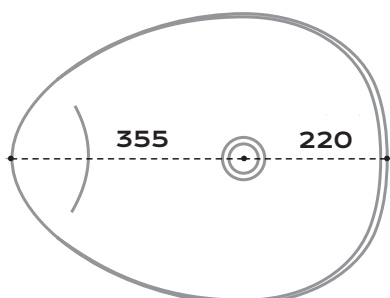

TARN OVAL BASIN

Basin Technical Data Sheet

DIMENSIONS 575 x 445 x 166 mm
PRODUCT CODE SMB008Bronze
MATERIAL Solid Bronze
FINISH Patina
OVERFLOW No Overflow
WEIGHT 19 kg
PACKED WEIGHT 21 kg
PACKING DIM. 600 x 500 x 200 mm
WATER CAPACITY
POP UP WASTE SMW002B/NO
WASTE SIZE 40 mm

* Sizes may vary slightly.

top view

front view

side view