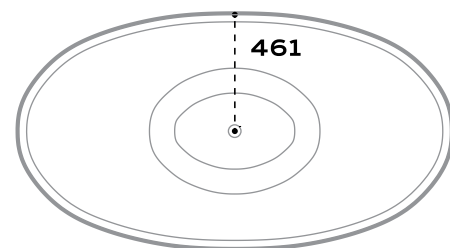

merwe
**OXBOW
 BATHTUB**

Bathtub Technical Data Sheet

DIMENSIONS 1710 x 930 x 540 mm
PRODUCT CODE SMT001
MATERIAL Solid Surface
FINISH Matt or Gloss
OVERFLOW Internal
WEIGHT 170 kg
PACKED WEIGHT 200 kg
PACKING DIM. 1800 x 1010 x 700 mm
WATER CAPACITY 320 liters
WASTE SYSTEM SWasteFlexTub
 SWClackBath
WASTE SIZE 45 mm Slotted

side view

front view

top view