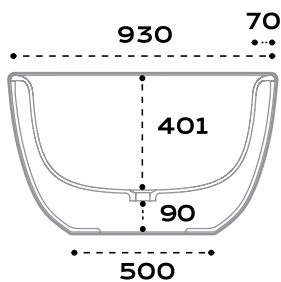

merwe
**OXBOW
 BATHTUB**

Bathtub Technical Data Sheet

DIMENSIONS 1710 x 930 x 540 mm
PRODUCT CODE SMT001
MATERIAL Solid Surface
FINISH Matt or Gloss
OVERFLOW Internal
WEIGHT 170 kg
PACKED WEIGHT 200 kg
PACKING DIM. 1800 x 1010 x 700 mm
WATER CAPACITY 320 liters
WASTE SYSTEM SWasteFlexTub
 SWClackBath
WASTE SIZE 45 mm Slotted

side view

front view

top view