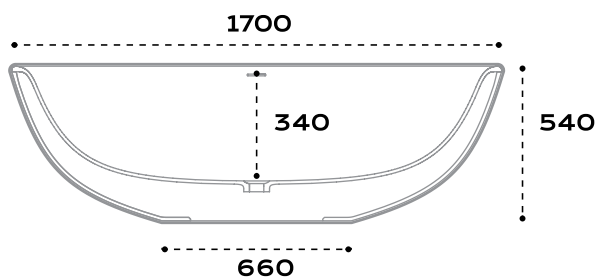

merwe
**OXBOW
 BATHTUB**

Bathtub Technical Data Sheet

DIMENSIONS 1710 x 930 x 540 mm
PRODUCT CODE SMT001
MATERIAL Solid Surface
FINISH Matt or Gloss
OVERFLOW Internal
WEIGHT 170 kg
PACKED WEIGHT 200 kg
PACKING DIM. 1800 x 1010 x 700 mm
WATER CAPACITY 320 liters
WASTE SYSTEM SWasteFlexTub
 SWClackBath
WASTE SIZE 45 mm Slotted

side view

front view

top view