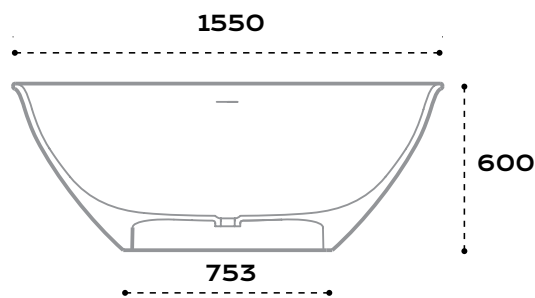

**merwe**  
**BAYOU**  
**BATHTUB**

**Bathtub Technical Data Sheet**

**DIMENSIONS** 1550 x 815 x 600 mm  
**PRODUCT CODE** SMT002  
**MATERIAL** Solid Surface  
**FINISH** Matt or Gloss  
**OVERFLOW** Internal  
**WEIGHT** 180 kg  
**PACKED WEIGHT** 210 kg  
**PACKING DIM.** 1627 x 887 x 760 mm  
**WATER CAPACITY** 280 liters  
**WASTE SYSTEM** SWasteFlexTub  
 SWClackBath  
**WASTE SIZE** 45 mm Slotted

side view

front view

top view