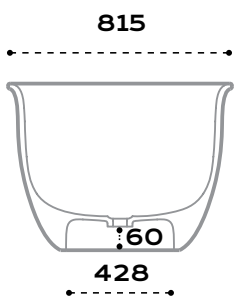

**merwe**  
**BAYOU**  
**BATHTUB**

**Bathtub Technical Data Sheet**

**DIMENSIONS** 1550 x 815 x 600 mm  
**PRODUCT CODE** SMT002  
**MATERIAL** Solid Surface  
**FINISH** Matt or Gloss  
**OVERFLOW** Internal  
**WEIGHT** 180 kg  
**PACKED WEIGHT** 210 kg  
**PACKING DIM.** 1627 x 887 x 760 mm  
**WATER CAPACITY** 280 liters  
**WASTE SYSTEM** SWasteFlexTub  
 SWClackBath  
**WASTE SIZE** 45 mm Slotted

side view

front view

top view