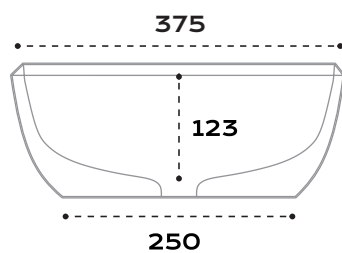

merwe

COVE BASIN

Basin Technical Data Sheet

DIMENSIONS 535 x 375 x 140 mm
PRODUCT CODE SMB002
MATERIAL Solid Surface
FINISH Matt or Gloss
OVERFLOW No Overflow or Overflow
WEIGHT 9 kg
PACKED WEIGHT 10 kg
PACKING DIM. 615 x 460 x 210 mm
WASTE SYSTEM SWClackBasin
WASTE SIZE 40 mm or 40 mm Slotted

*Also available in bronze.

side view

front view

top view