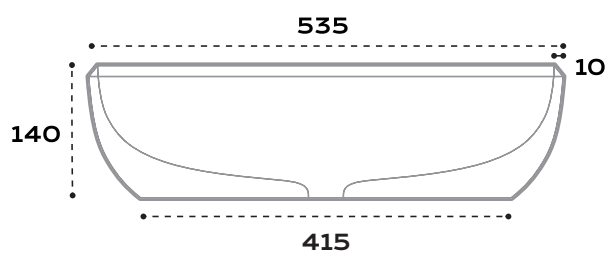

merwe

COVE BASIN

Basin Technical Data Sheet

DIMENSIONS 535 x 375 x 140 mm
PRODUCT CODE SMB002
MATERIAL Solid Surface
FINISH Matt or Gloss
OVERFLOW No Overflow or Overflow
WEIGHT 9 kg
PACKED WEIGHT 10 kg
PACKING DIM. 615 x 460 x 210 mm
WASTE SYSTEM SWClackBasin
WASTE SIZE 40 mm or 40 mm Slotted

*Also available in bronze.

side view

front view

top view