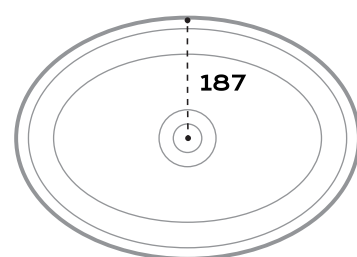

merwe

COVE BASIN

Basin Technical Data Sheet

DIMENSIONS 535 x 375 x 140 mm
PRODUCT CODE SMB002
MATERIAL Solid Surface
FINISH Matt or Gloss
OVERFLOW No Overflow or Overflow
WEIGHT 9 kg
PACKED WEIGHT 10 kg
PACKING DIM. 615 x 460 x 210 mm
WASTE SYSTEM SWClackBasin
WASTE SIZE 40 mm or 40 mm Slotted

*Also available in bronze.

side view

front view

top view