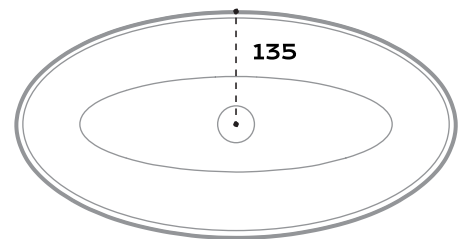

merwe  
**WADI  
BASIN**

**Basin Technical Data Sheet**

**DIMENSIONS** 535 x 270 x 140 mm  
**PRODUCT CODE** SB001/Bronze  
**MATERIAL** Bronze\*  
**FINISH** Wax patina  
**OVERFLOW** No Overflow  
**WEIGHT** 5 kg  
**PACKED WEIGHT** 6 kg  
**PACKING DIM.** 610 x 350 x 220 mm  
**WATER CAPACITY** 5.5 l  
**WASTE SYSTEM** SW002B/NO  
**WASTE SIZE** 40 mm

\*Also available in zinc or solid surface.  
\*\* Sizes may vary slightly.

side view

front view

top view