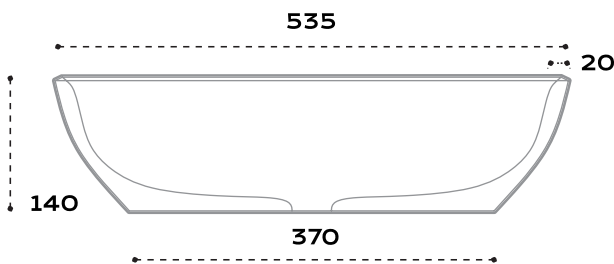

merwe  
**WADI  
BASIN**

**Basin Technical Data Sheet**

**DIMENSIONS** 535 x 270 x 140 mm  
**PRODUCT CODE** SB001/Bronze  
**MATERIAL** Bronze\*  
**FINISH** Wax patina  
**OVERFLOW** No Overflow  
**WEIGHT** 5 kg  
**PACKED WEIGHT** 6 kg  
**PACKING DIM.** 610 x 350 x 220 mm  
**WATER CAPACITY** 5.5 l  
**WASTE SYSTEM** SW002B/NO  
**WASTE SIZE** 40 mm

\*Also available in zinc or solid surface.  
\*\* Sizes may vary slightly.

side view

front view

top view