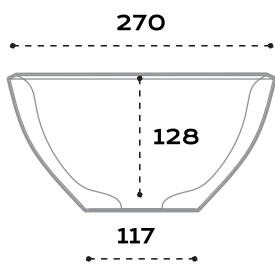

merwe  
**WADI  
BASIN**

**Basin Technical Data Sheet**

**DIMENSIONS** 535 x 270 x 140 mm  
**PRODUCT CODE** SB001/Bronze  
**MATERIAL** Bronze\*  
**FINISH** Wax patina  
**OVERFLOW** No Overflow  
**WEIGHT** 5 kg  
**PACKED WEIGHT** 6 kg  
**PACKING DIM.** 610 x 350 x 220 mm  
**WATER CAPACITY** 5.5 l  
**WASTE SYSTEM** SW002B/NO  
**WASTE SIZE** 40 mm

\*Also available in zinc or solid surface.  
\*\* Sizes may vary slightly.

side view

front view

top view