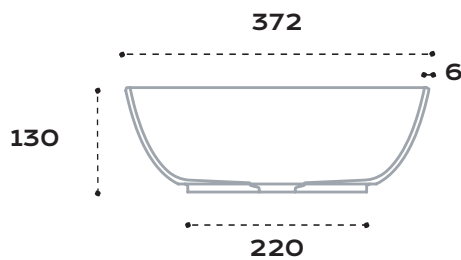

merwe
**POND
BASIN**

Basin Technical Data Sheet

DIMENSIONS 372 x 130mm
PRODUCT CODE SB012/Bronze
MATERIAL Bronze
FINISH Patina
OVERFLOW No Overflow
WEIGHT 9 kg
PACKED WEIGHT 10.5 kg
PACKING DIM. 436 x 436 x 130 mm
WASTE SYSTEM SW002B/NO
WASTE SIZE 40 mm

* Sizes may vary slightly.

side view

top view