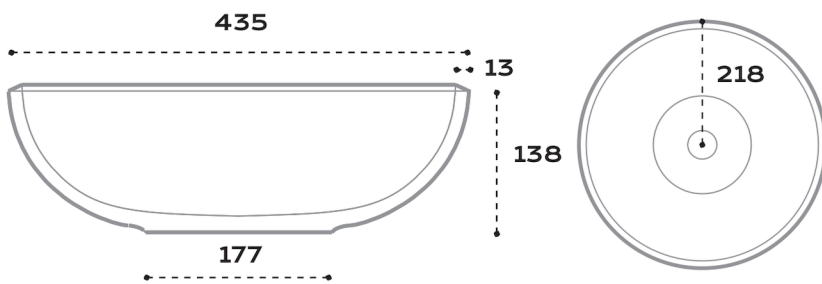

**merwe**  
**MOAT  
BASIN**

**Basin Technical Data Sheet**

**DIMENSIONS** 435 x 138 mm  
**PRODUCT CODE** SB005/Bronze  
**MATERIAL** Bronze  
**FINISH** Waxed Patina  
**OVERFLOW** No Overflow  
**WEIGHT** 23 kg  
**PACKED WEIGHT** 27 kg  
**PACKING DIM.** 480 x 480 x 210 mm  
**WASTE SYSTEM** SW002B/NO

side view / front view

top view