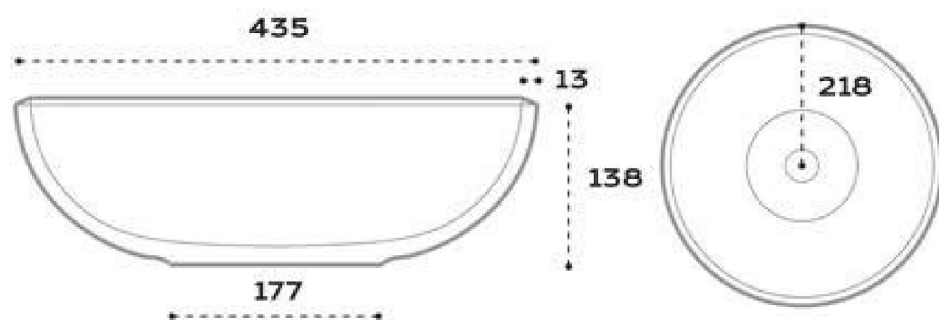

merwe
**MOAT
BASIN**

Basin Technical Data Sheet

DIMENSIONS 435 x 138 mm
PRODUCT CODE SMB005
MATERIAL Solid Surface
FINISH Matt and Gloss
OVERFLOW No Overflow
WEIGHT 7kg
PACKED WEIGHT 8kg
PACKING DIM. 480 x 480 x 210 mm
POP UP SW002

side view / front view

top view