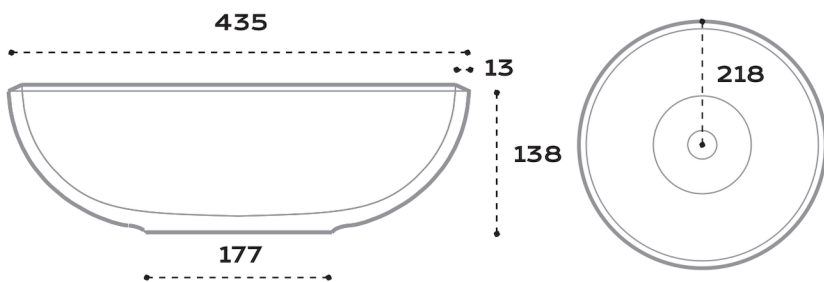

merwe
**MOAT
BASIN**

Basin Technical Data Sheet

DIMENSIONS 435 x 138 mm
PRODUCT CODE SB005/Zinc
MATERIAL Zinc
FINISH Waxed Patina
OVERFLOW No Overflow
WEIGHT 23 kg
PACKED WEIGHT 27 kg
PACKING DIM. 480 x 480 x 210 mm
WASTE SYSTEM SW002Z/NO
WASTE SIZE 40 mm

* Sizes may vary slightly.

side view / front view

top view