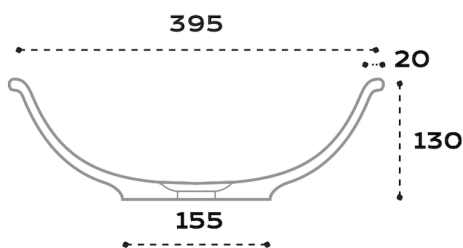

merwe
**MARSH
 BASIN**

Basin Technical Data Sheet

DIMENSIONS 395 x 130 mm
PRODUCT CODE SB004
MATERIAL Solid Surface*
FINISH Matt or Gloss
OVERFLOW No Overflow
WEIGHT 6 kg
PACKED WEIGHT 7 kg
PACKING DIM. 480 x 480 x 210 mm
WASTE SYSTEM SW002/NO
WASTE SIZE 40 mm

*Also available in bronze and zinc.

side view / front view

top view