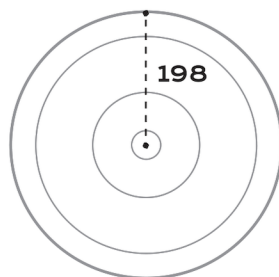

merwe
**MARSH
 BASIN**

Basin Technical Data Sheet

DIMENSIONS 395 x 130 mm
PRODUCT CODE SB004
MATERIAL Solid Surface*
FINISH Matt or Gloss
OVERFLOW No Overflow
WEIGHT 6 kg
PACKED WEIGHT 7 kg
PACKING DIM. 480 x 480 x 210 mm
WASTE SYSTEM SW002/NO
WASTE SIZE 40 mm

*Also available in bronze and zinc.

side view / front view

top view