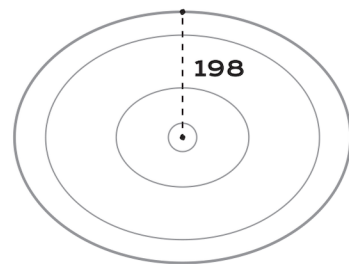

merwe  
**LOCH  
 BASIN**

**Basin Technical Data Sheet**

**DIMENSIONS** 530 x 395 x 130 mm  
**PRODUCT CODE** SB003/Zinc  
**MATERIAL** Zinc\*  
**FINISH** Wax Patina  
**OVERFLOW** No Overflow  
**WEIGHT** 20 kg  
**PACKED WEIGHT** 24 kg  
**PACKING DIM.** 610 x 485 x 210 mm  
**WATER CAPACITY** 9 l  
**WASTE SYSTEM** SW002Z/NO  
**WASTE SIZE** 40 mm

\* Sizes and patina may vary slightly.  
 \*\* Also available in Bronze and Solid Surface

side view

front view

top view