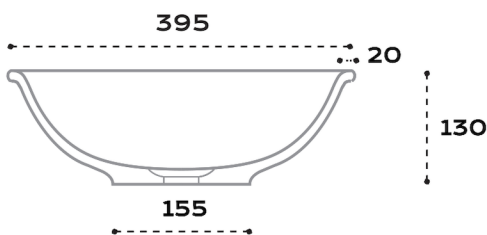

merwe  
**LOCH  
 BASIN**

**Basin Technical Data Sheet**

**DIMENSIONS** 530 x 395 x 130 mm  
**PRODUCT CODE** SB003/Zinc  
**MATERIAL** Zinc\*  
**FINISH** Wax Patina  
**OVERFLOW** No Overflow  
**WEIGHT** 20 kg  
**PACKED WEIGHT** 24 kg  
**PACKING DIM.** 610 x 485 x 210 mm  
**WATER CAPACITY** 9 l  
**WASTE SYSTEM** SW002Z/NO  
**WASTE SIZE** 40 mm

\* Sizes and patina may vary slightly.  
 \*\* Also available in Bronze and Solid Surface

side view

front view

top view