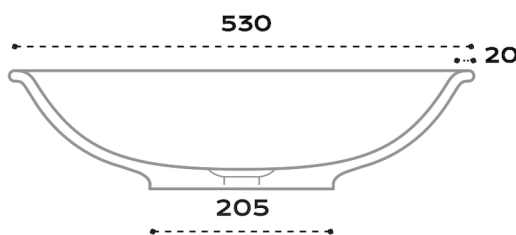

merwe  
**LOCH  
 BASIN**

**Basin Technical Data Sheet**

**DIMENSIONS** 530 x 395 x 130 mm  
**PRODUCT CODE** SB003/Zinc  
**MATERIAL** Zinc\*  
**FINISH** Wax Patina  
**OVERFLOW** No Overflow  
**WEIGHT** 20 kg  
**PACKED WEIGHT** 24 kg  
**PACKING DIM.** 610 x 485 x 210 mm  
**WATER CAPACITY** 9 l  
**WASTE SYSTEM** SW002Z/NO  
**WASTE SIZE** 40 mm

\* Sizes and patina may vary slightly.  
 \*\* Also available in Bronze and Solid Surface

side view

front view

top view