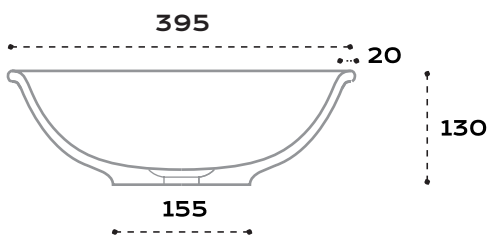

merve  
**LOCH  
 BASIN**

**Basin Technical Data Sheet**

**DIMENSIONS** 530 x 395 x 130 mm  
**PRODUCT CODE** SB003/Bronze  
**MATERIAL** Bronze\*  
**FINISH** Wax Patina  
**OVERFLOW** No Overflow  
**WEIGHT** 22 kg  
**PACKED WEIGHT** 25 kg  
**PACKING DIM.** 610 x 485 x 210 mm  
**WATER CAPACITY** 9 l  
**WASTE SYSTEM** SW002B/NO  
**WASTE SIZE** 40 mm

\* Sizes and patina may vary slightly.  
 \*\* Also available in Zinc and Solid Surface

side view

front view

top view