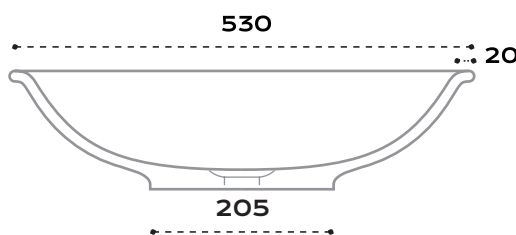

merve  
**LOCH  
 BASIN**

**Basin Technical Data Sheet**

**DIMENSIONS** 530 x 395 x 130 mm  
**PRODUCT CODE** SB003/Bronze  
**MATERIAL** Bronze\*  
**FINISH** Wax Patina  
**OVERFLOW** No Overflow  
**WEIGHT** 22 kg  
**PACKED WEIGHT** 25 kg  
**PACKING DIM.** 610 x 485 x 210 mm  
**WATER CAPACITY** 9 l  
**WASTE SYSTEM** SW002B/NO  
**WASTE SIZE** 40 mm

\* Sizes and patina may vary slightly.  
 \*\* Also available in Zinc and Solid Surface

side view

front view

top view