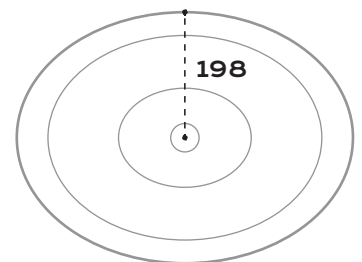

merve  
**LOCH  
 BASIN**

**Basin Technical Data Sheet**

**DIMENSIONS** 530 x 395 x 130 mm  
**PRODUCT CODE** SB003/Bronze  
**MATERIAL** Bronze\*  
**FINISH** Wax Patina  
**OVERFLOW** No Overflow  
**WEIGHT** 22 kg  
**PACKED WEIGHT** 25 kg  
**PACKING DIM.** 610 x 485 x 210 mm  
**WATER CAPACITY** 9 l  
**WASTE SYSTEM** SW002B/NO  
**WASTE SIZE** 40 mm

\* Sizes and patina may vary slightly.  
 \*\* Also available in Zinc and Solid Surface

side view

front view

top view