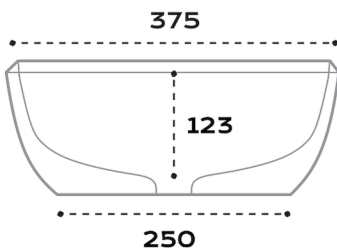

merwe  
**COVE  
 BASIN**

**Basin Technical Data Sheet**

**DIMENSIONS** 535 x 375 x 140 mm  
**PRODUCT CODE** SB002/Bronze  
**MATERIAL** Bronze\*  
**FINISH** Wax patina  
**OVERFLOW** No Overflow  
**WEIGHT** 30 kg  
**PACKED WEIGHT** 32 kg  
**PACKING DIM.** 615 x 460 x 210 mm  
**WASTE SYSTEM** SW002B/NO  
**WASTE SIZE** 40 mm

\* Sizes may vary slightly.  
 \*\* Also available in Zinc

side view

front view

top view