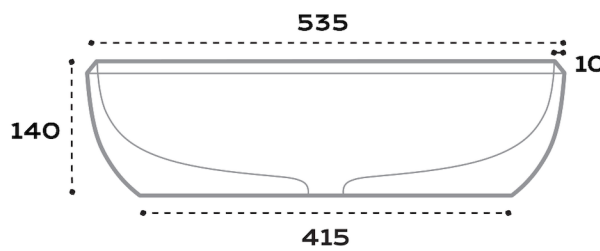

merwe  
**COVE  
 BASIN**

**Basin Technical Data Sheet**

**DIMENSIONS** 535 x 375 x 140 mm  
**PRODUCT CODE** SB002/Bronze  
**MATERIAL** Bronze\*  
**FINISH** Wax patina  
**OVERFLOW** No Overflow  
**WEIGHT** 30 kg  
**PACKED WEIGHT** 32 kg  
**PACKING DIM.** 615 x 460 x 210 mm  
**WASTE SYSTEM** SW002B/NO  
**WASTE SIZE** 40 mm

\* Sizes may vary slightly.  
 \*\* Also available in Zinc

side view

front view

top view