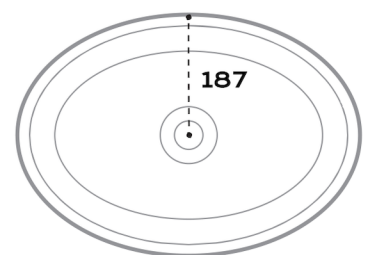

merwe  
**COVE  
 BASIN**

**Basin Technical Data Sheet**

**DIMENSIONS** 535 x 375 x 140 mm  
**PRODUCT CODE** SB002/Bronze  
**MATERIAL** Bronze\*  
**FINISH** Wax patina  
**OVERFLOW** No Overflow  
**WEIGHT** 30 kg  
**PACKED WEIGHT** 32 kg  
**PACKING DIM.** 615 x 460 x 210 mm  
**WASTE SYSTEM** SW002B/NO  
**WASTE SIZE** 40 mm

\* Sizes may vary slightly.  
 \*\* Also available in Zinc

side view

front view

top view