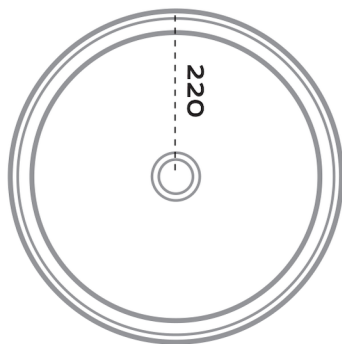

merve
**ARROYO
BASIN**

Basin Technical Data Sheet

DIMENSIONS 440 x 440 x 135 mm
PRODUCT CODE SB007/OP
MATERIAL Brass
FINISH Wax Ocean Patina
OVERFLOW No Overflow
WEIGHT 7 kg
PACKED WEIGHT 8 kg
PACKING DIM. 500 x 500 x 160 mm
WATER CAPACITY 15 l
WASTE SYSTEM SW002B/NO
WASTE SIZE 40 mm

* Sizes may vary slightly.

top view

front view