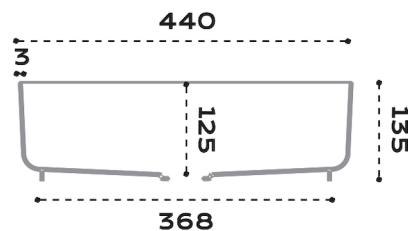

merve
**ARROYO
BASIN**

Basin Technical Data Sheet

DIMENSIONS 440 x 440 x 135 mm
PRODUCT CODE SB007/OP
MATERIAL Brass
FINISH Wax Ocean Patina
OVERFLOW No Overflow
WEIGHT 7 kg
PACKED WEIGHT 8 kg
PACKING DIM. 500 x 500 x 160 mm
WATER CAPACITY 15 l
WASTE SYSTEM SW002B/NO
WASTE SIZE 40 mm

* Sizes may vary slightly.

top view

front view