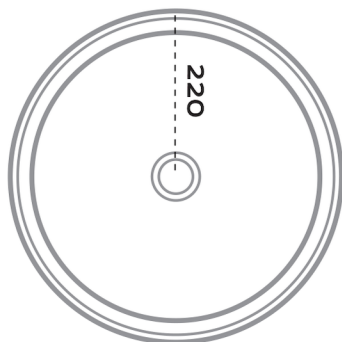

merwe

ARROYO BASIN

DIMENSIONS 440 x 440 x 135 mm
PRODUCT CODE SB007/CP
MATERIAL Brass
FINISH Waxed Classic Patina
OVERFLOW No Overflow
WEIGHT 7 kg
PACKED WEIGHT 8 kg
PACKING DIM. 500 x 500 x 160 mm
WATER CAPACITY 15 l
WASTE SYSTEM SW002B/NO
WASTE SIZE 40 mm

* Sizes may vary slightly.

top view

front view