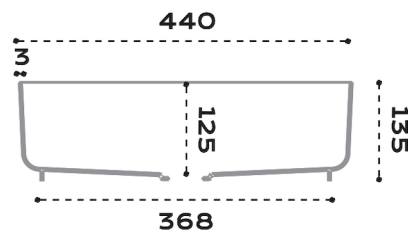

merwe

ARROYO BASIN

DIMENSIONS 440 x 440 x 135 mm
PRODUCT CODE SB007/CP
MATERIAL Brass
FINISH Waxed Classic Patina
OVERFLOW No Overflow
WEIGHT 7 kg
PACKED WEIGHT 8 kg
PACKING DIM. 500 x 500 x 160 mm
WATER CAPACITY 15 l
WASTE SYSTEM SW002B/NO
WASTE SIZE 40 mm

* Sizes may vary slightly.

top view

front view